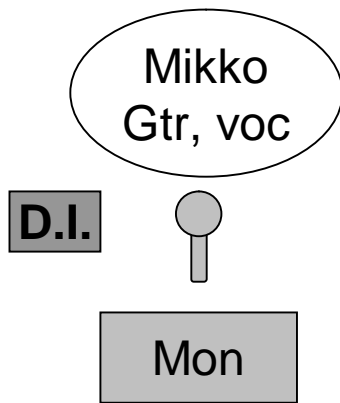

Lavakartta

Kanavalista

Ch.	Instr.	Mic/DI	Insert
1	BD	SM52 tms.	Comp/Gate
2	Snare	SM57 tms.	Comp/Gate
3	Tom1	SM57 tms.	Gate
4	Tom2	SM57 tms.	Gate
5	Tom3	SM57 tms.	Gate
6	HH	SM81 tms.	
7	OHLeft	SM81 tms.	
8	OHRight	SM81 tms.	
9	Bass	D.I. Box	Comp
10	GtrAmp (Mikko)	SM57 tms.	
11	AcGtr (Mikko)	D.I. Box	Comp
12	AcGtr (Simo)	D.I. Box	Comp
13	KeysL	D.I. Box	
14	KeysR	D.I. Box	
15	OrganL	D.I. Box	
16	OrganR	D.I. Box	
17	VocLead (Simo)	SM58 tms.	Comp
18	VocBc (Ossi)	SM58 tms.	Comp
19	VocBc (Mikko)	SM58 tms.	Comp